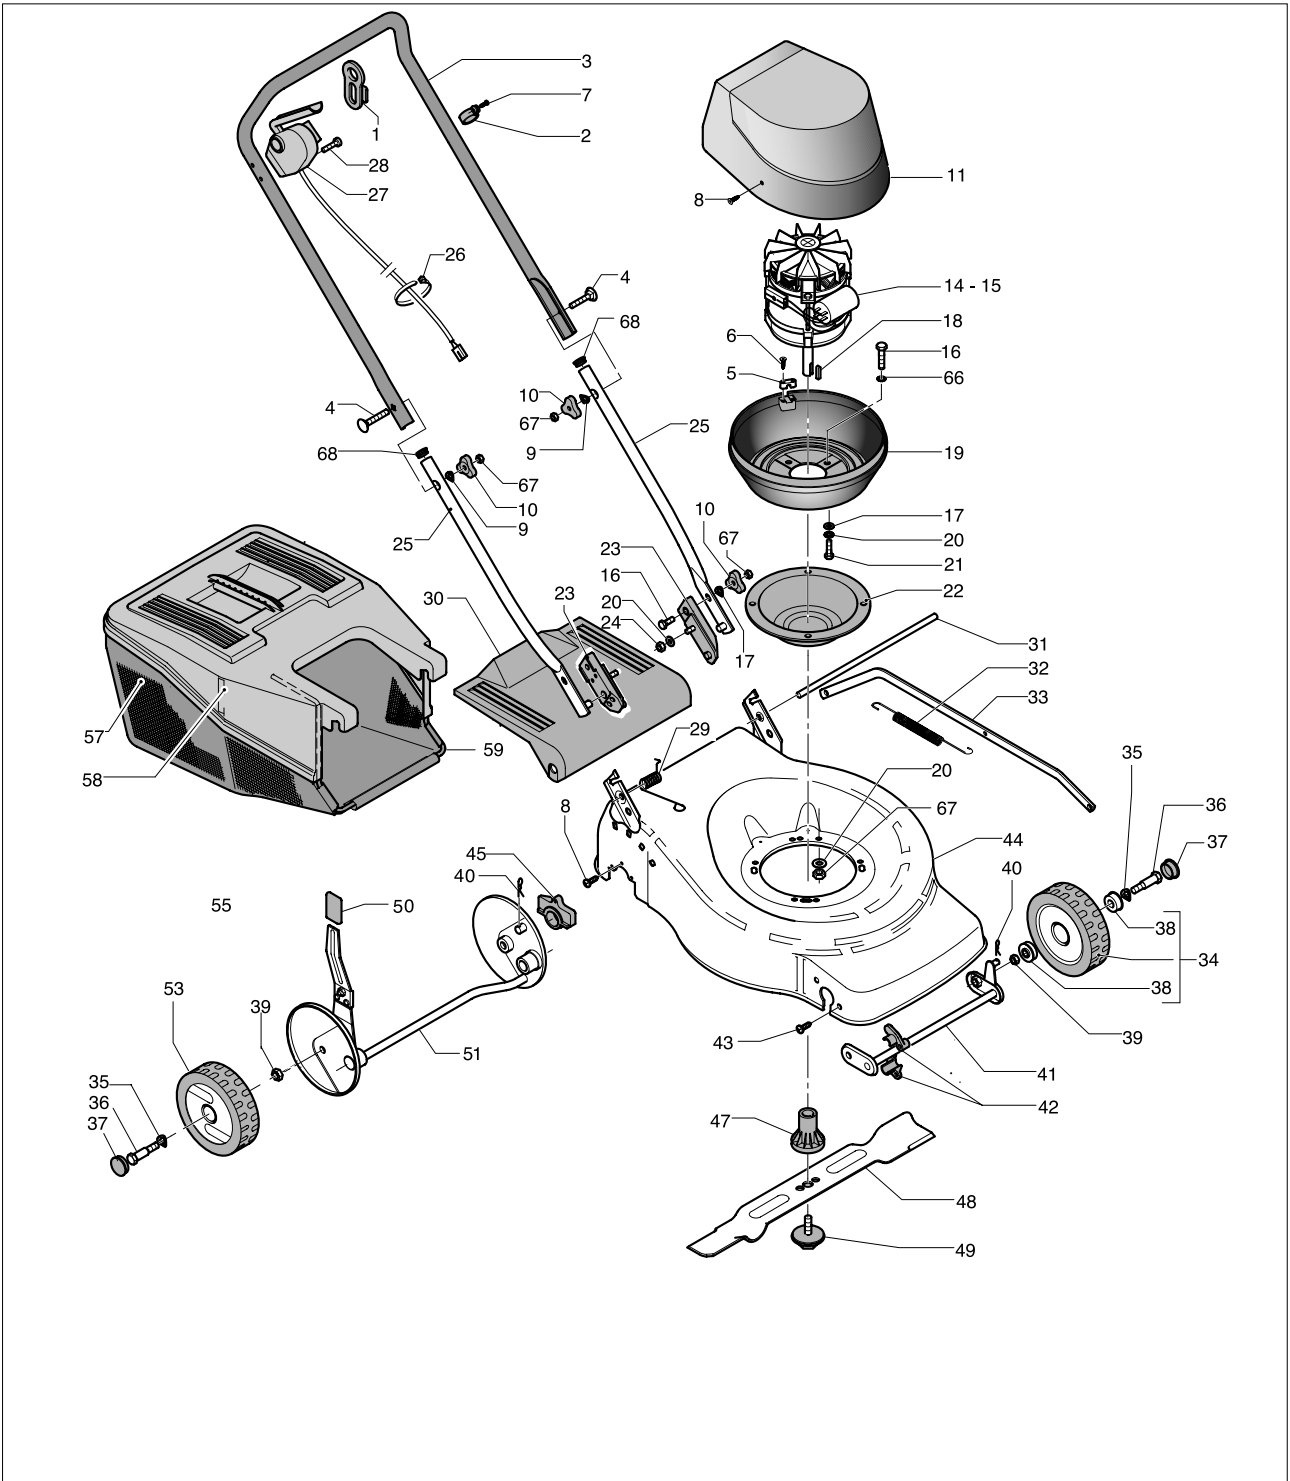

brand	PARTNER

date	DEC/04	SHEET 1/2

Model

P 1746 E

Product number

953876527